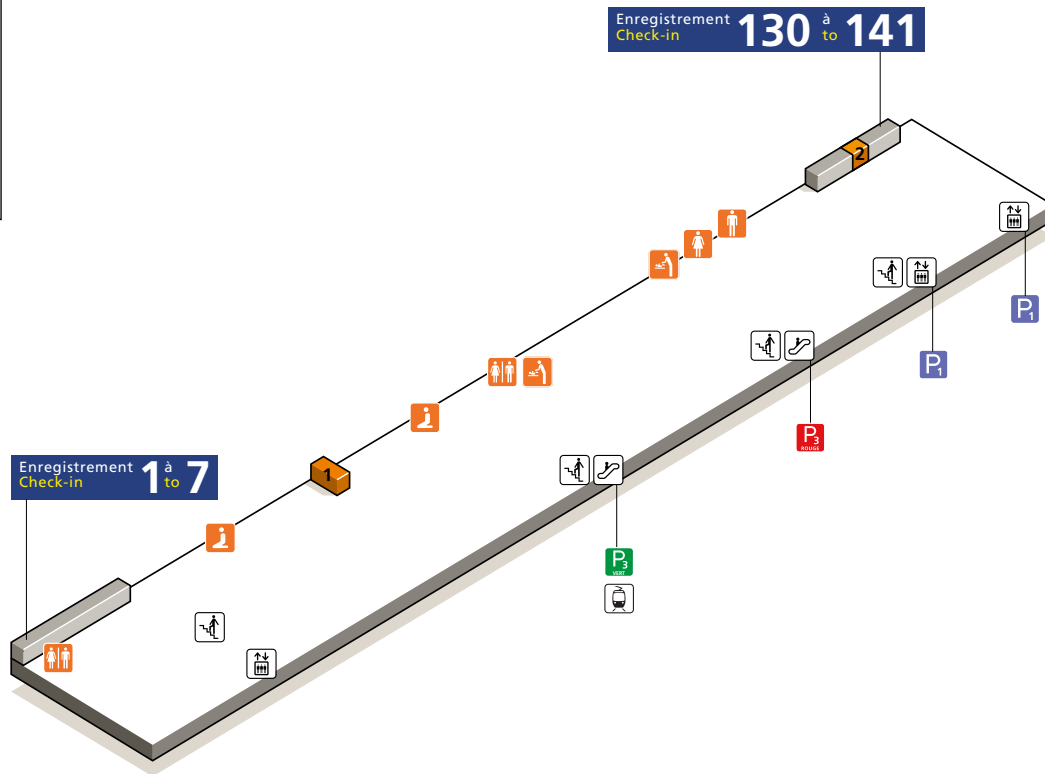

## Niveau -1 Level -1

Crédit illustrations : Stéphane Jungers

### SERVICES

Espace internet	Multimedia area	2
Photomaton	Photo booth	1

### REPÈRES LANDMARK

	Tram	Tram
	Parking	Car park
	Parking	Car park
	Parking	Car park
	Toilette	Toilets
	Espace prière	Multi-faith prayer area